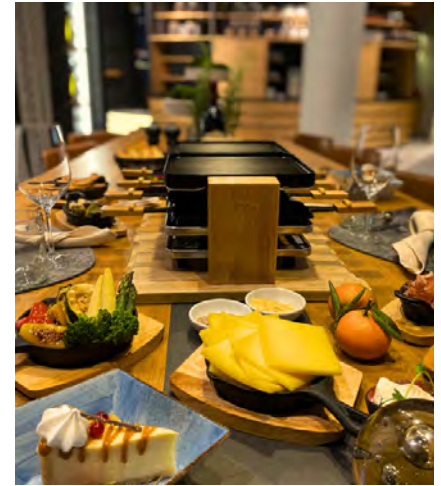

Hilton

MUNICH AIRPORT

10-12 2024

CULINARY HIKE

OCTOBER

Experience the golden
delight of fall
with our weekly specials

NOVEMBER

Discover autumnal flavors
and pure relaxation
in our Mountain Hub Spa